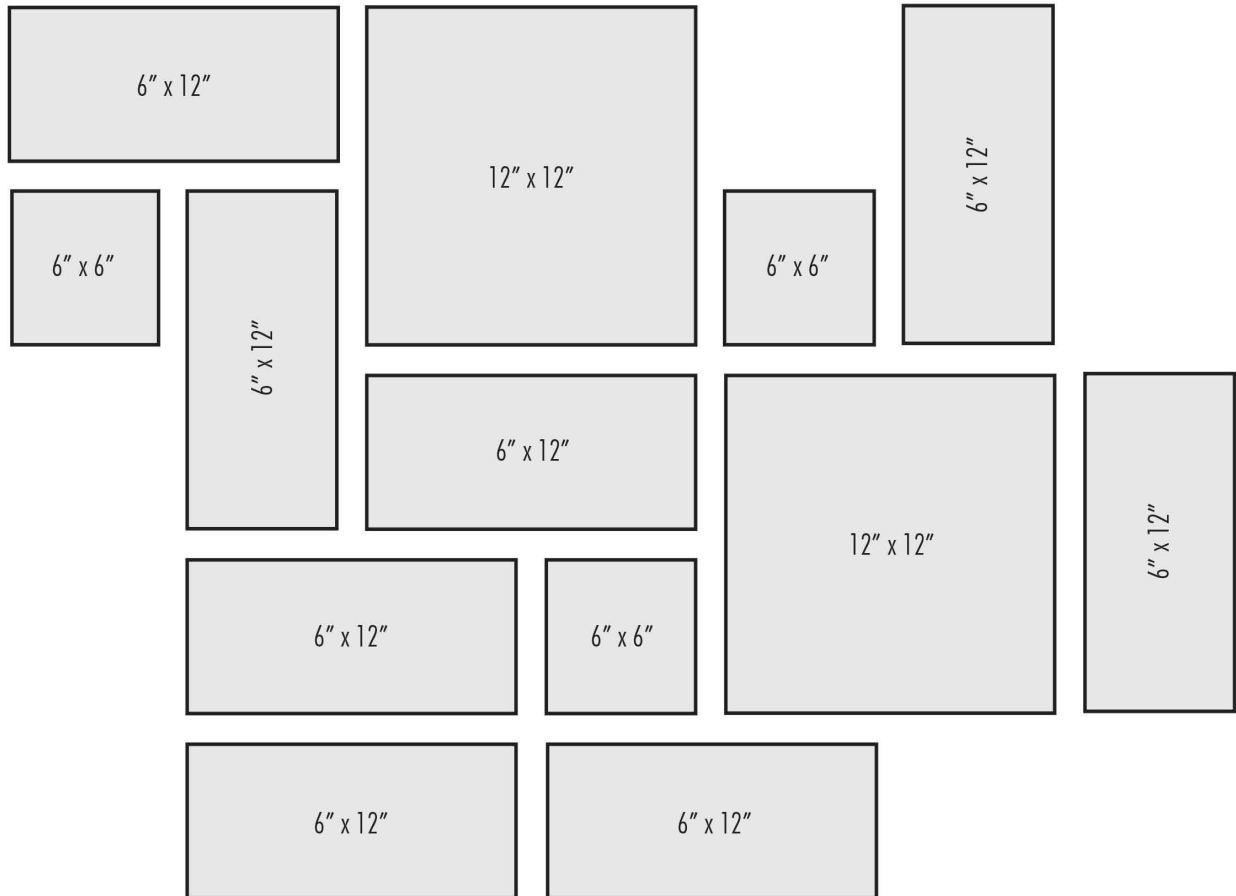

# DESIGN OPTIONS

## VECTORED

Dark lines indicate repeat.

For 100 Square Feet

PIECES	SIZES	PERCENT (%)
29	12" x 12"	29
114	6" x 12"	57
56	6" x 6"	14