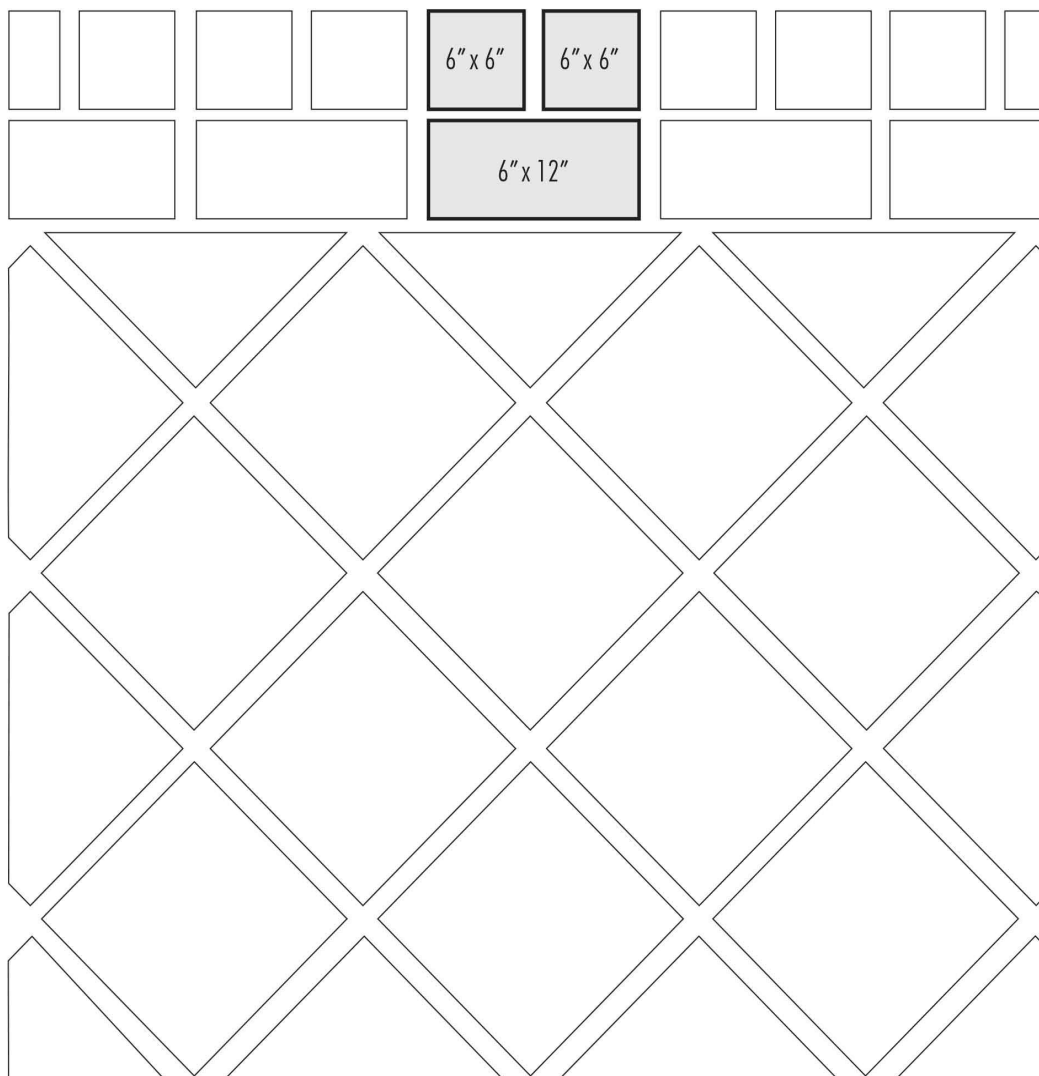

# DESIGN OPTIONS

## T-CROSS BORDER

Dark lines indicate repeat.

For 100 Square Feet

PIECES	SIZES	PERCENT (%)
100	6" x 12"	50
200	6" x 6"	50