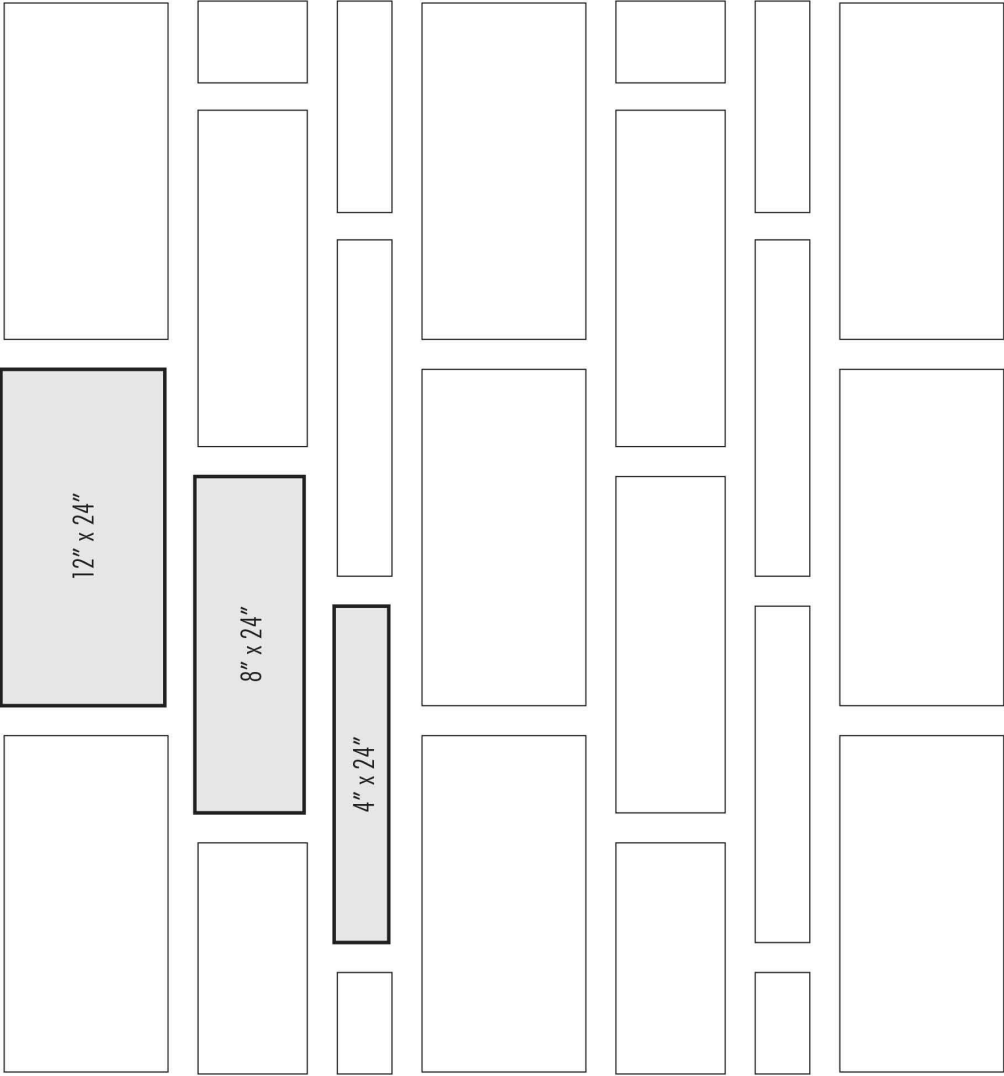

DESIGN OPTIONS

STAGGERED VERTICAL BRICKWORK

Dark lines indicate repeat.

For 100 Square Feet

PIECES	SIZES	PERCENT (%)
25	12" x 24"	50
25	8" x 24"	33.3
25	4" x 24"	16.7