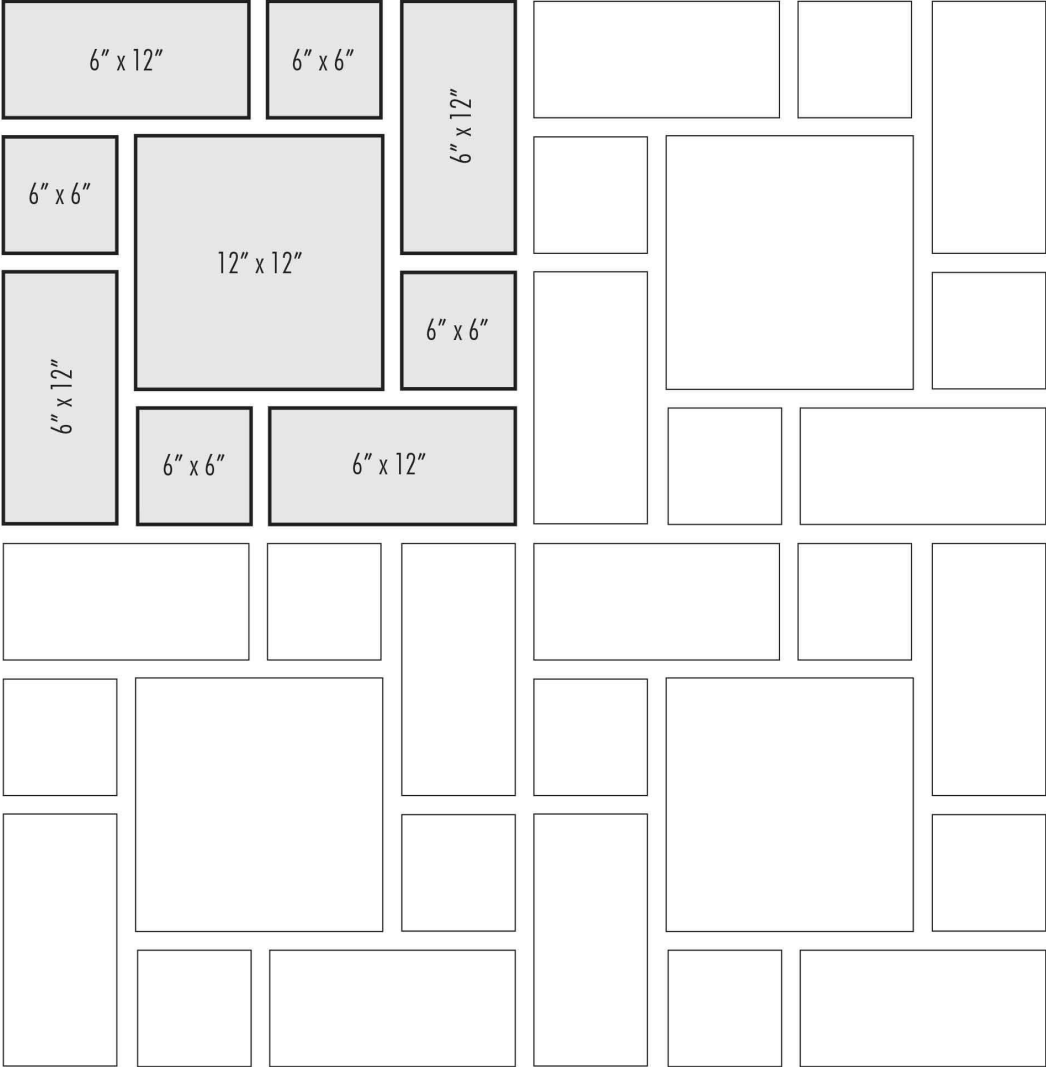

DESIGN OPTIONS

SOLDIERED

Dark lines indicate repeat.

For 100 Square Feet

PIECES	SIZES	PERCENT (%)
25	12" x 12"	25
100	6" x 12"	50
100	6" x 6"	25