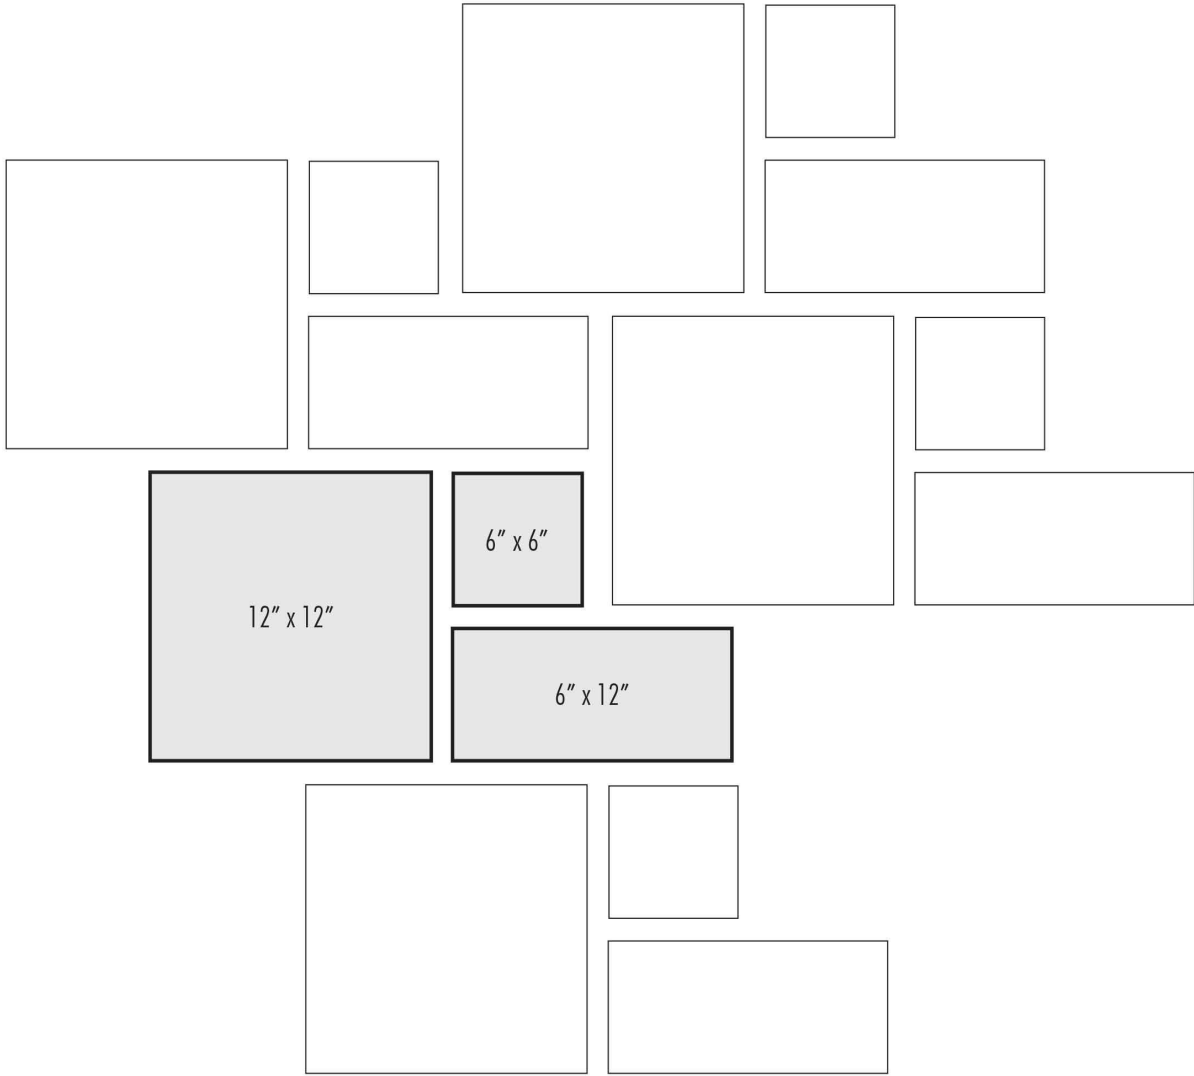

DESIGN OPTIONS

PLAIN WEAVE

Dark lines indicate repeat.

For 100 Square Feet

PIECES	SIZES	PERCENT (%)
57	12" x 12"	57
100	6" x 12"	28
60	6" x 6"	15