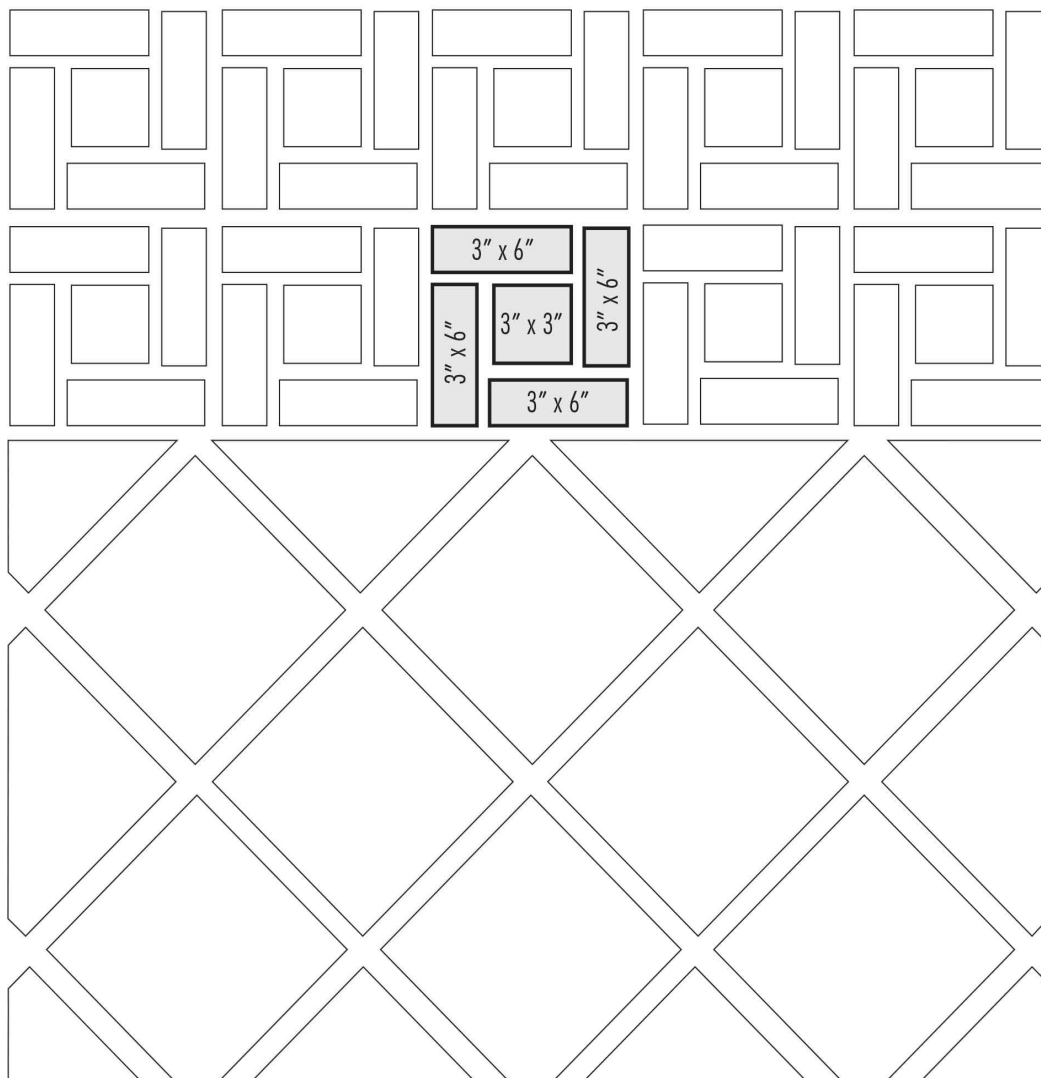

DESIGN OPTIONS

PINWHEEL BORDER

Dark lines indicate repeat.

For 100 Square Feet

PIECES	SIZES	PERCENT (%)
712	3" x 6"	89
176	3" x 3"	11