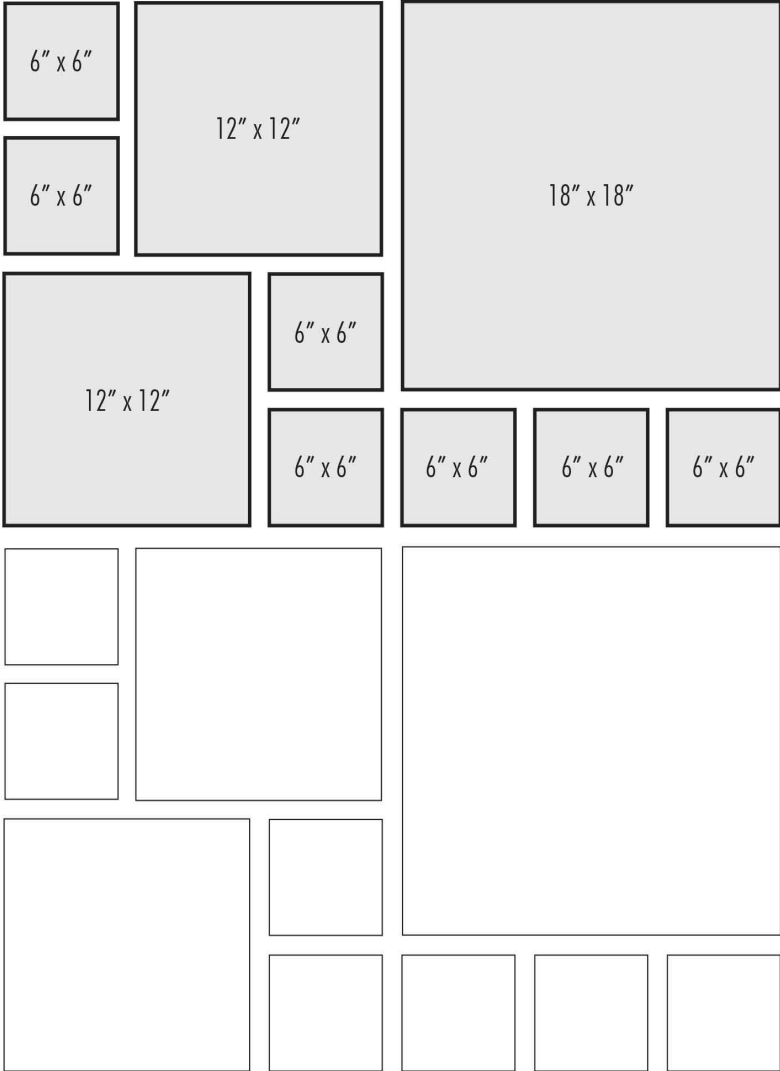

# DESIGN OPTIONS

## MODULAR RECTANGLE

Dark lines indicate repeat.

For 100 Square Feet

PIECES	SIZES	PERCENT (%)
17	18" x 18"	38
33	12" x 12"	33
120	6" x 6"	29