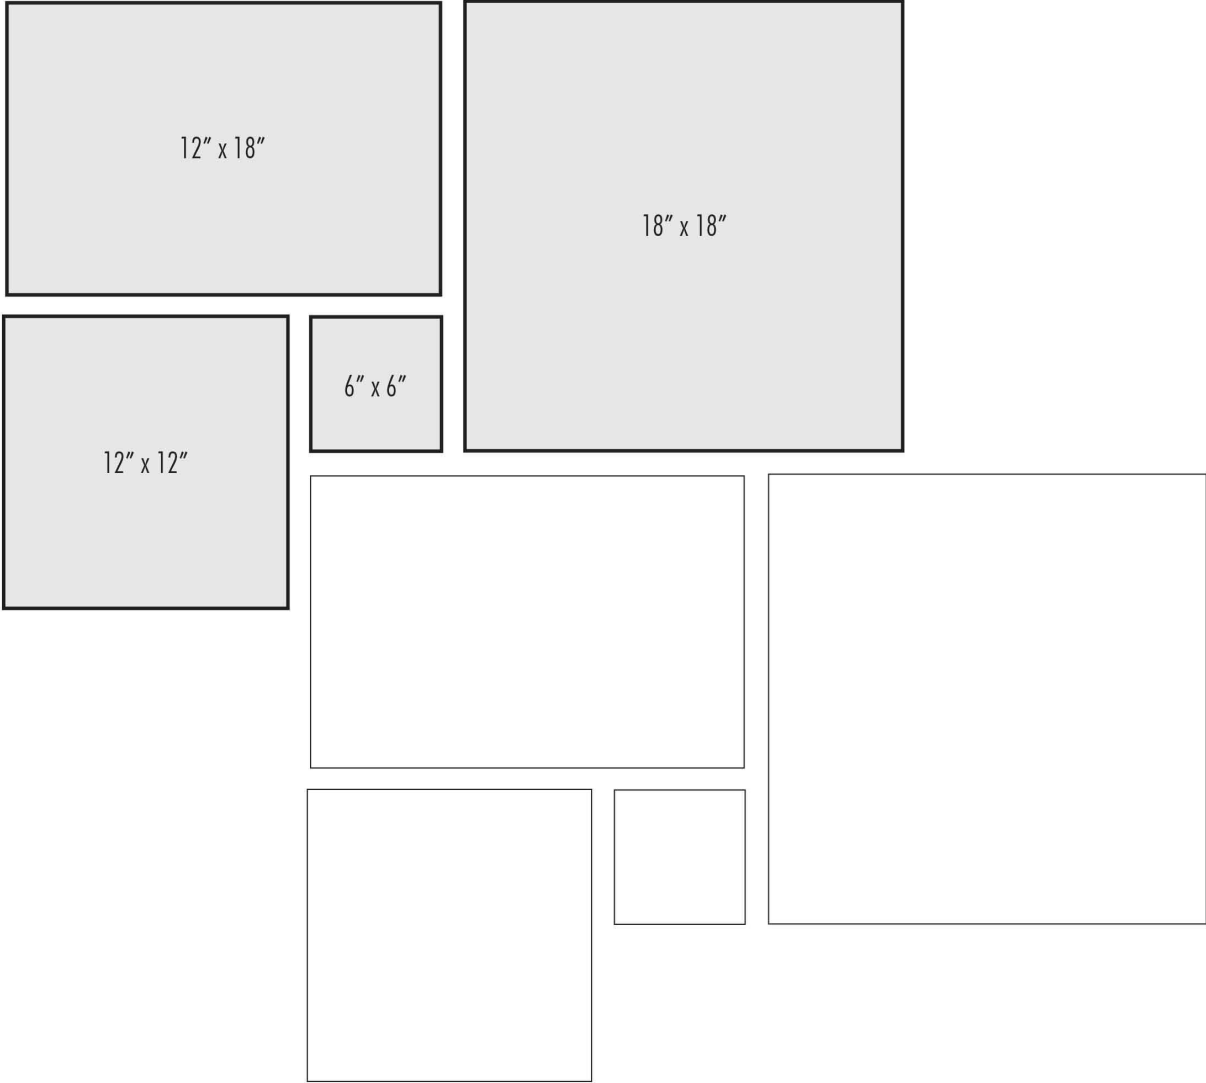

DESIGN OPTIONS

MODULAR PINWHEEL

Dark lines indicate repeat.

For 100 Square Feet

PIECES	SIZES	PERCENT (%)
19	18" x 18"	47
18	12" x 18"	30
18	12" x 12"	18.5
56	6" x 6"	4.5