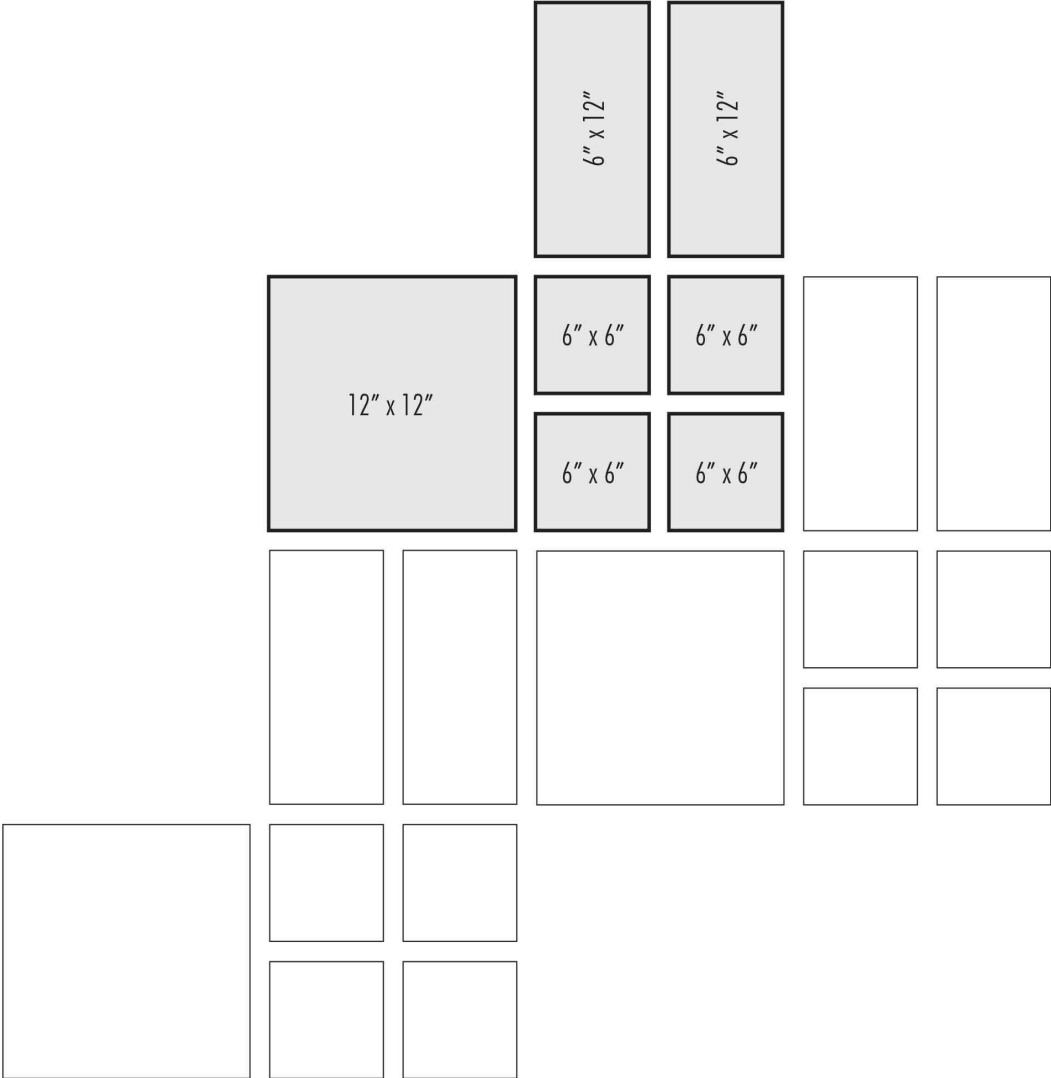

DESIGN OPTIONS

DIVISIBLE

Dark lines indicate repeat.

For 100 Square Feet

PIECES	SIZES	PERCENT (%)
33	12" x 12"	34
67	6" x 12"	33
134	6" x 6"	33