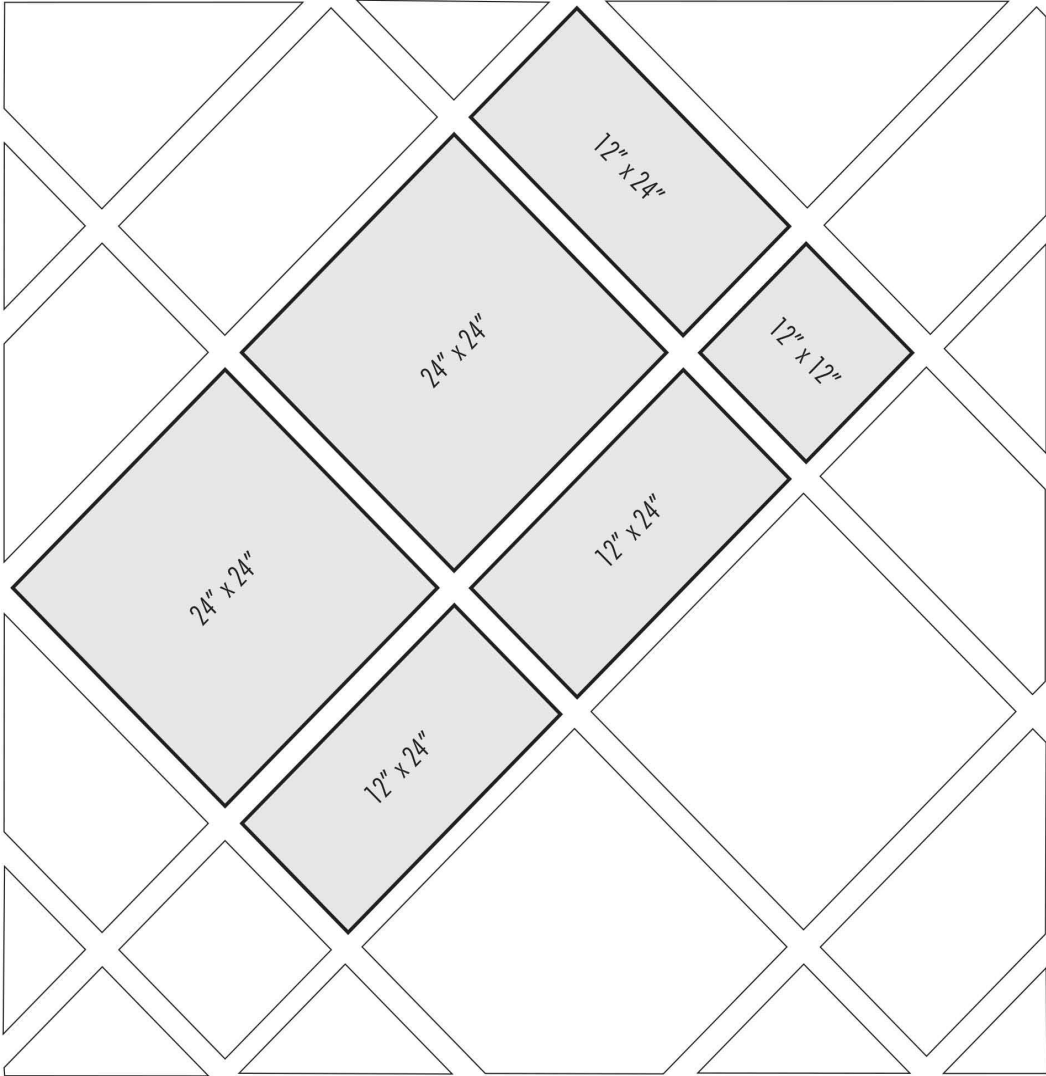

DESIGN OPTIONS

DIAMOND CORRIDOR

Dark lines indicate repeat.

For 100 Square Feet

PIECES	SIZES	PERCENT (%)
7	12" x 12"	6.7
20	12" x 24"	40
13	24" x 24"	53.3