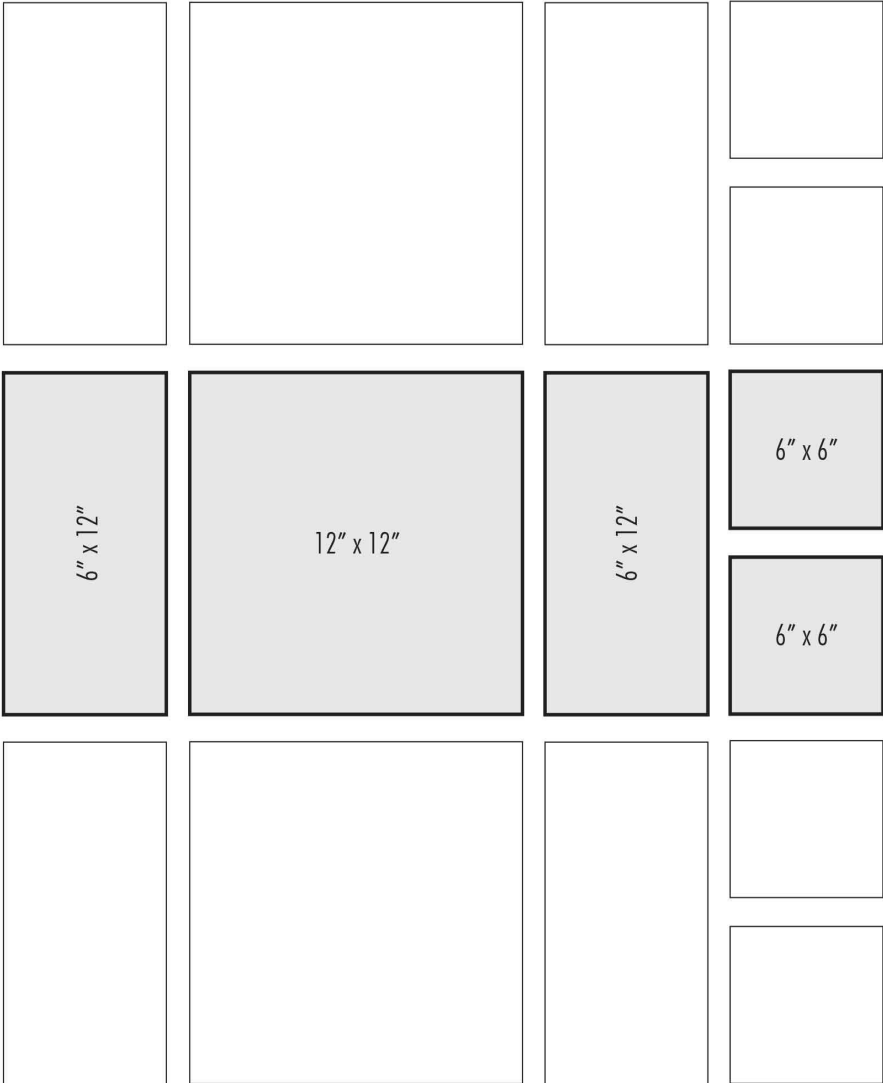

DESIGN OPTIONS

CORRIDOR MODULAR

Dark lines indicate repeat.

For 100 Square Feet

PIECES	SIZES	PERCENT (%)
40	12" x 12"	40
40	6" x 12"	20
160	6" x 6"	40