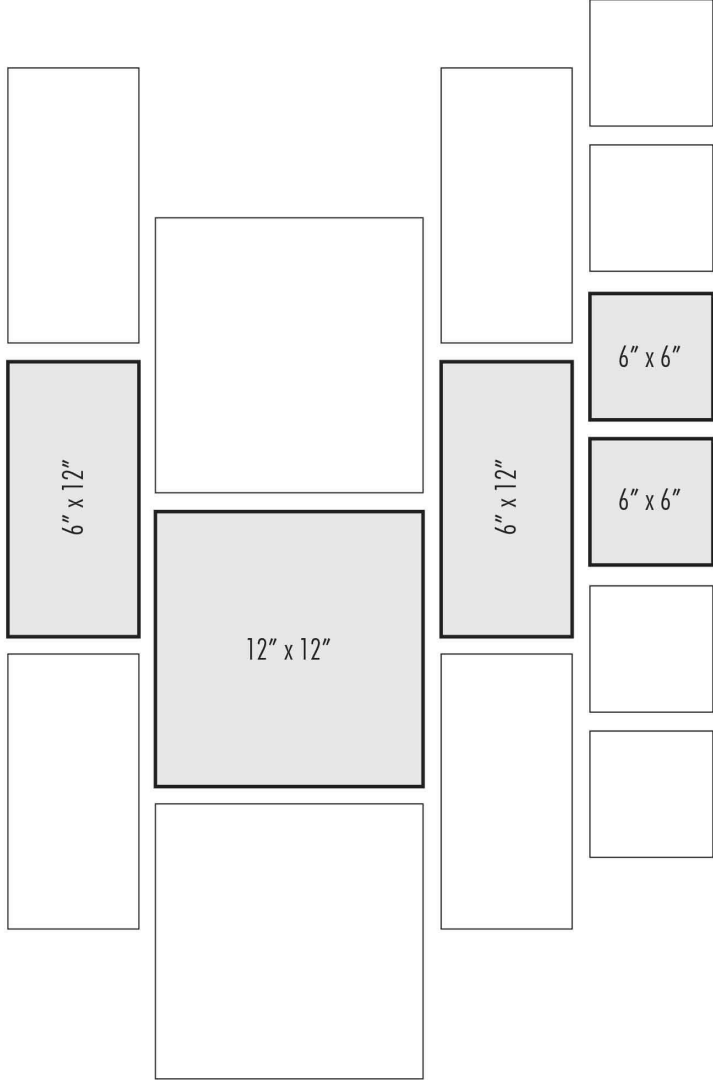

# DESIGN OPTIONS

## CORRIDOR LAYERED

Dark lines indicate repeat.

For 100 Square Feet

PIECES	SIZES	PERCENT (%)
40	12" x 12"	40
80	6" x 12"	40
80	6" x 6"	20