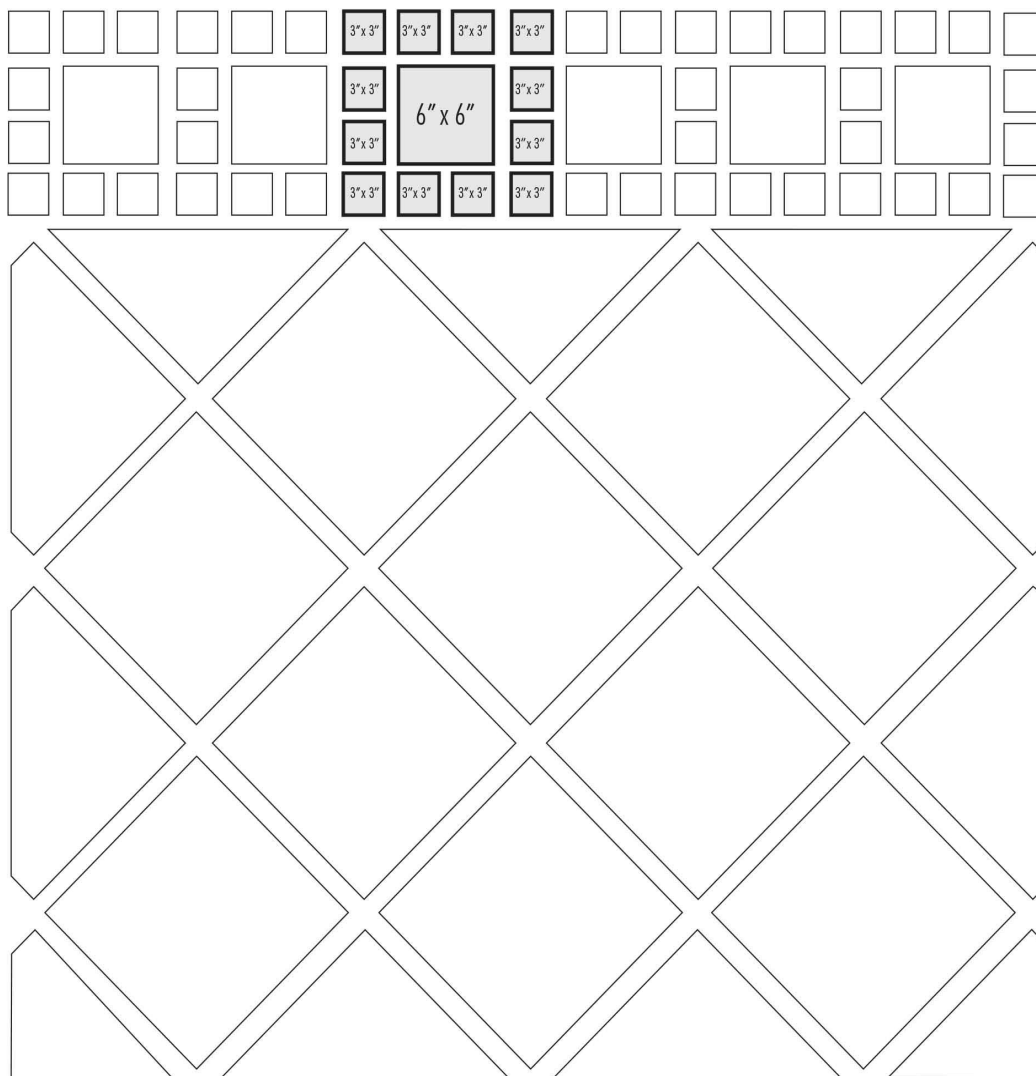

DESIGN OPTIONS

BORDER INSET

Dark lines indicate repeat.

For 100 Square Feet

PIECES	SIZES	PERCENT (%)
100	6" x 6"	25
1200	3" x 3"	75

BARANA
www.baranaceramic.com