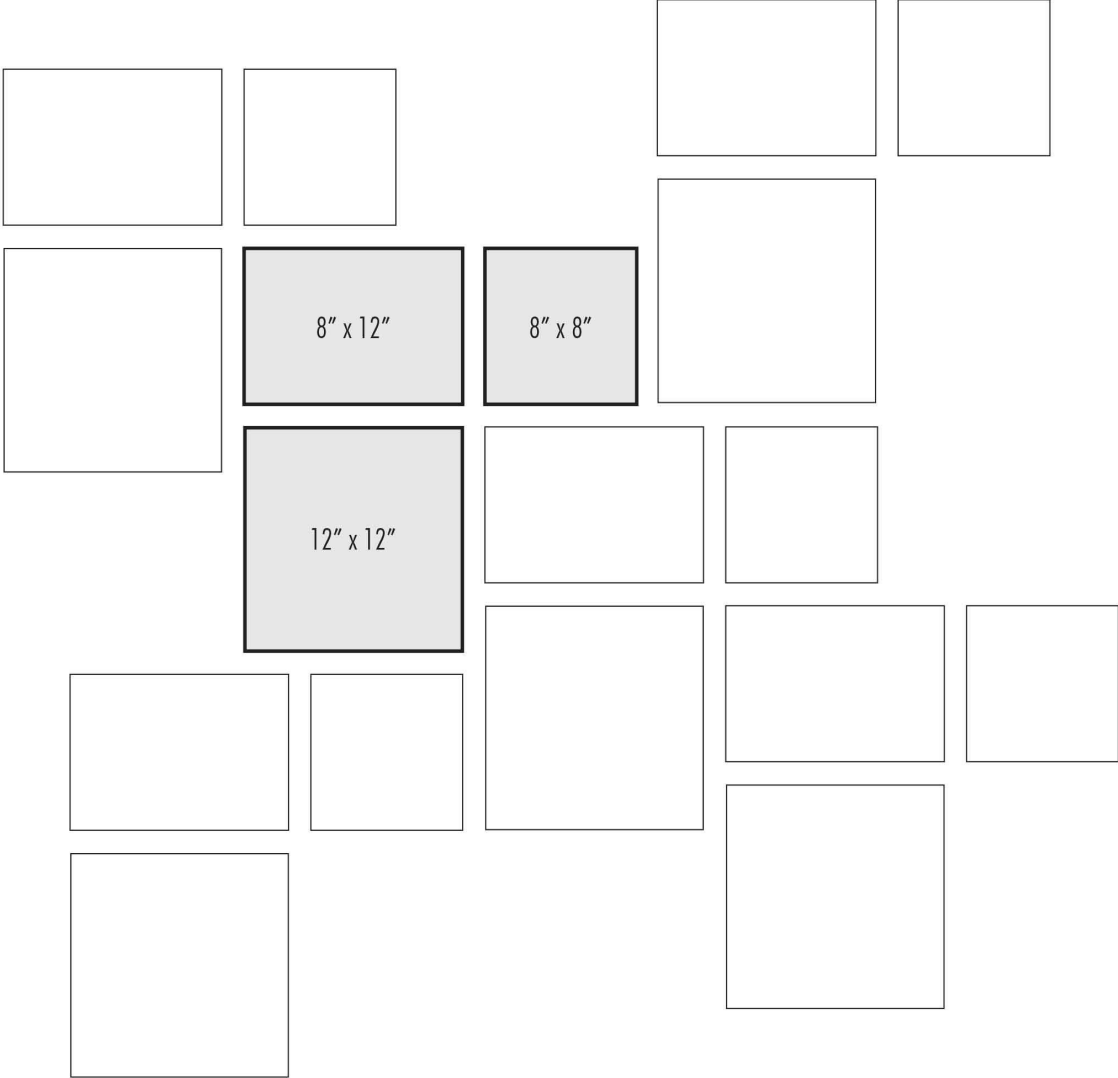

DESIGN OPTIONS

BLOCK

Dark lines indicate repeat.

For 100 Square Feet

PIECES	SIZES	PERCENT (%)
47	12" x 12"	47
48	8" x 12"	32
48	8" x 8"	21