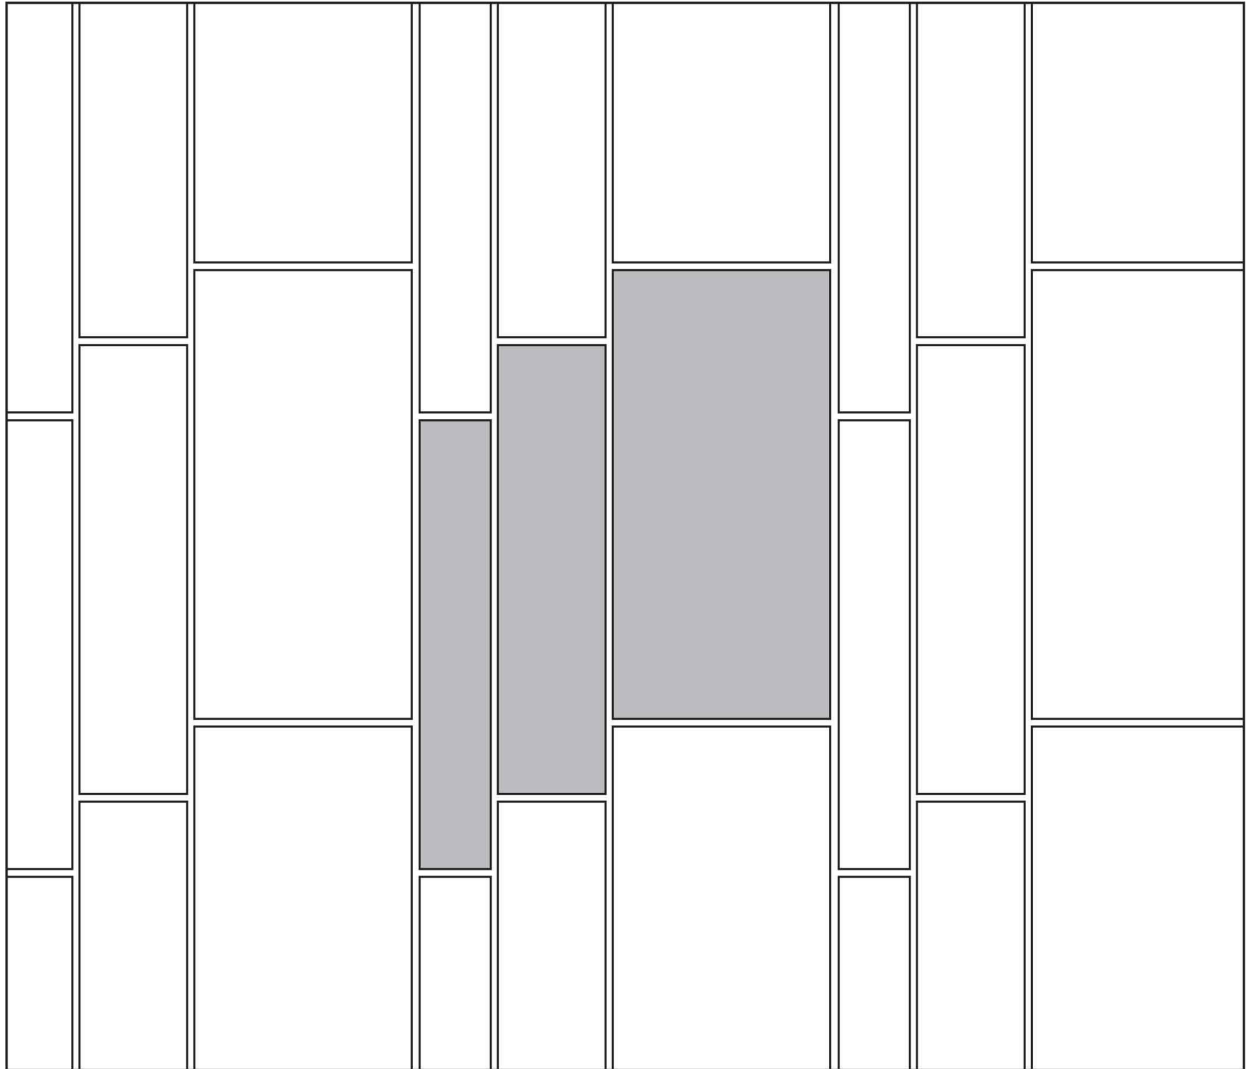

DESIGN OPTIONS

LARGE FORMAT – STAGGERED VERTICAL BRICKWORK

Dark lines indicate repeat.

For 100 Square Feet

PIECES	SIZES	PERCENT (%)
28	4 x 24	18.18
27	6 x 24	27.27
28	12 x 24	54.55

BARANA
www.baranaceramic.com