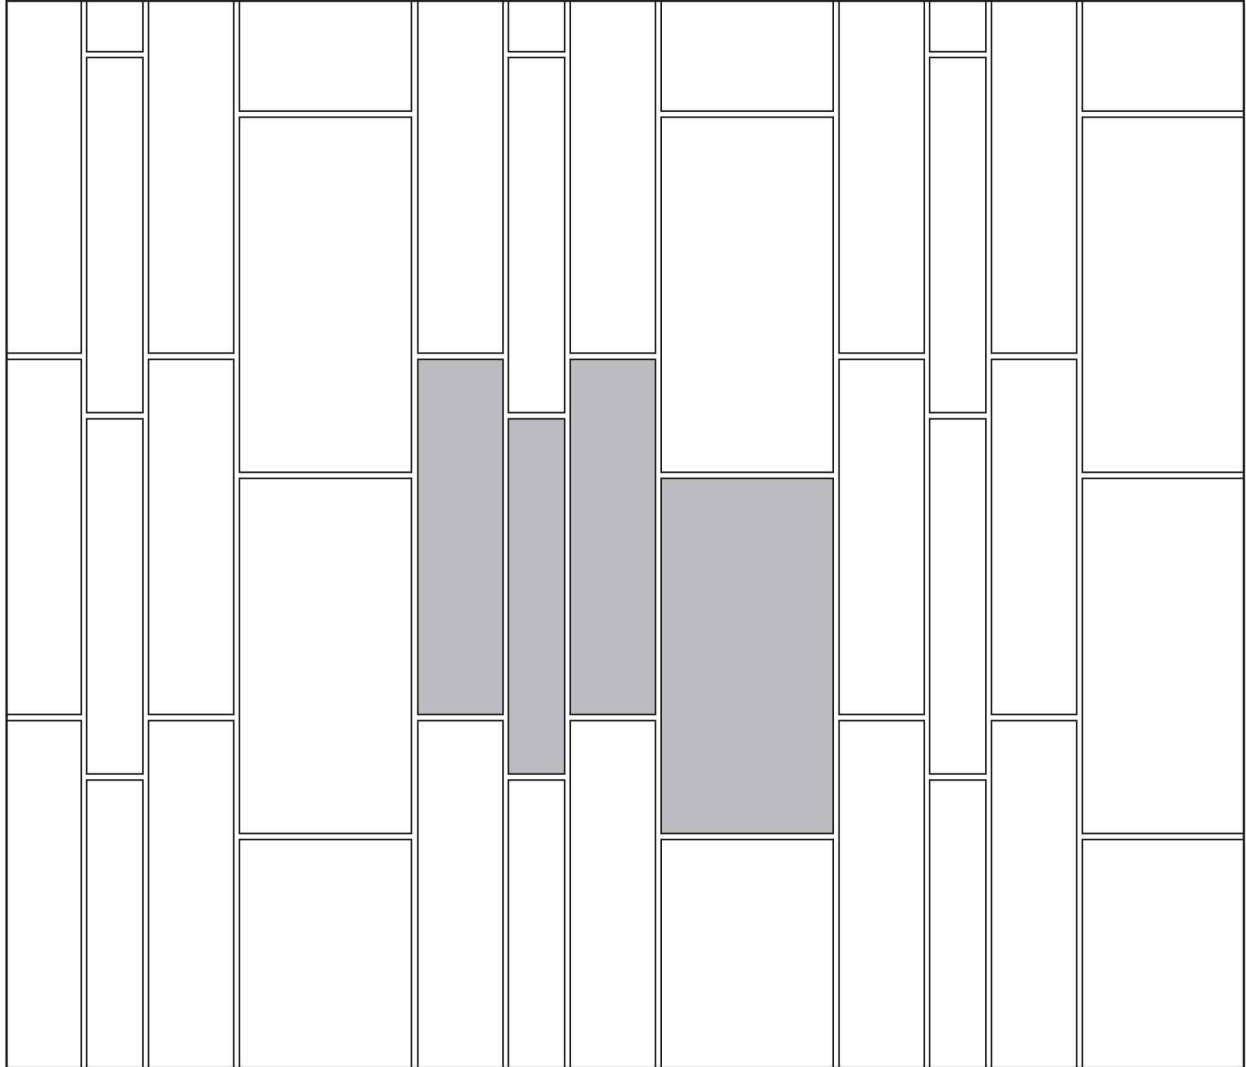

# DESIGN OPTIONS

## LARGE FORMAT – STAGGERED VERTICAL BRICKWORK

Dark lines indicate repeat.

For 100 Square Feet

PIECES	SIZES	PERCENT (%)
10	4 x 24	14.28
43	6 x 24	42.86
22	12 x 24	42.86

**BARANA**  
[www.baranaceramic.com](http://www.baranaceramic.com)