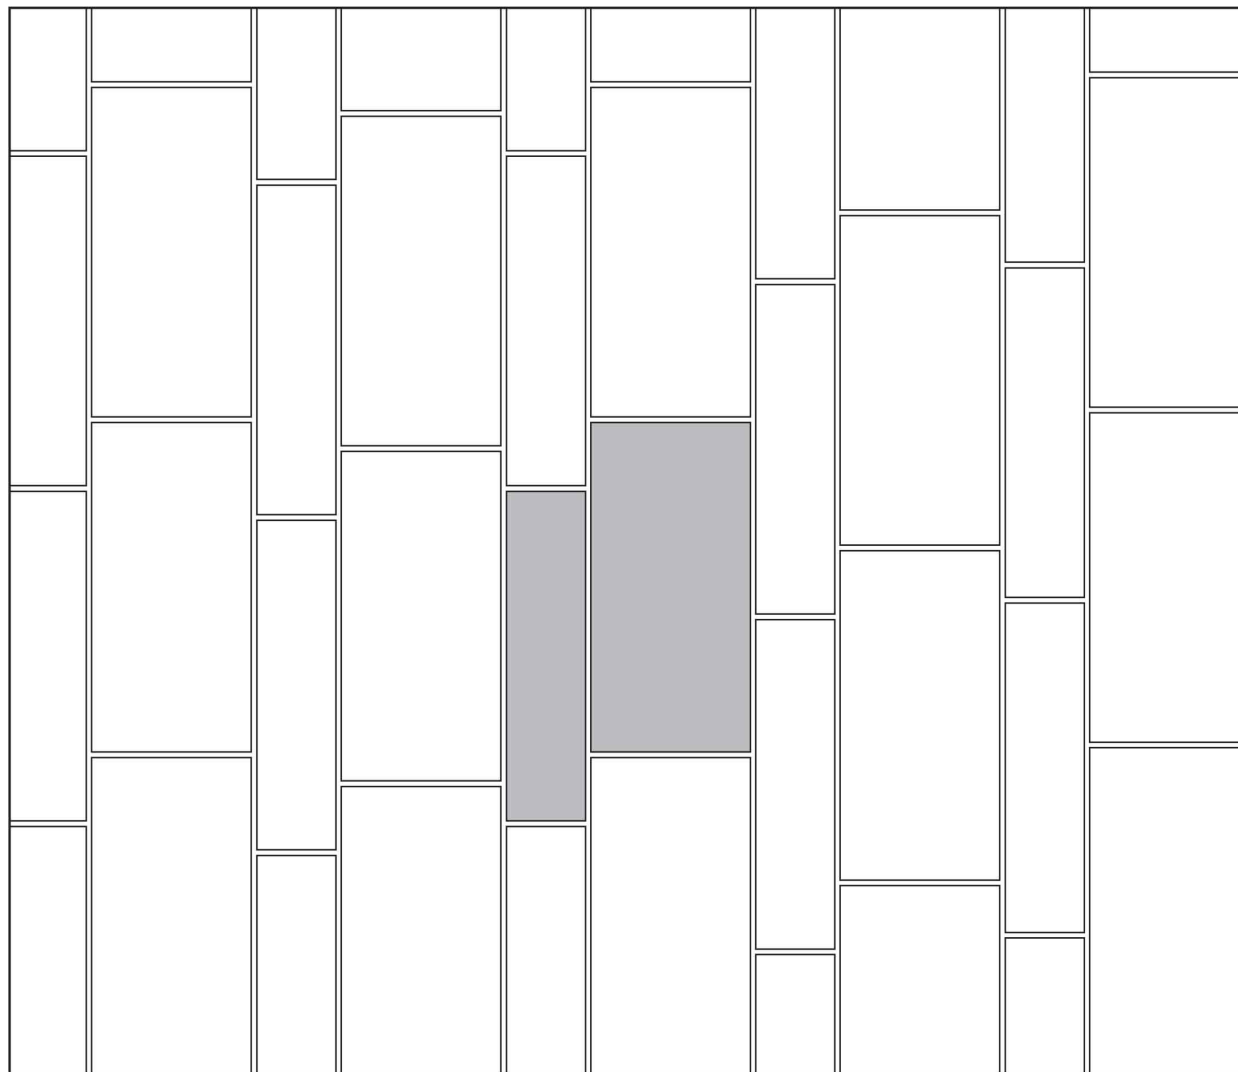

DESIGN OPTIONS

LARGE FORMAT – STAGGERED CORRIDOR

Dark lines indicate repeat.

For 100 Square Feet

PIECES	SIZES	PERCENT (%)
34 / 9	6 x 24 / 12 x 48	33.33
34 / 9	12 x 24 / 24 x 48	66.67

BARANA
www.baranaceramic.com