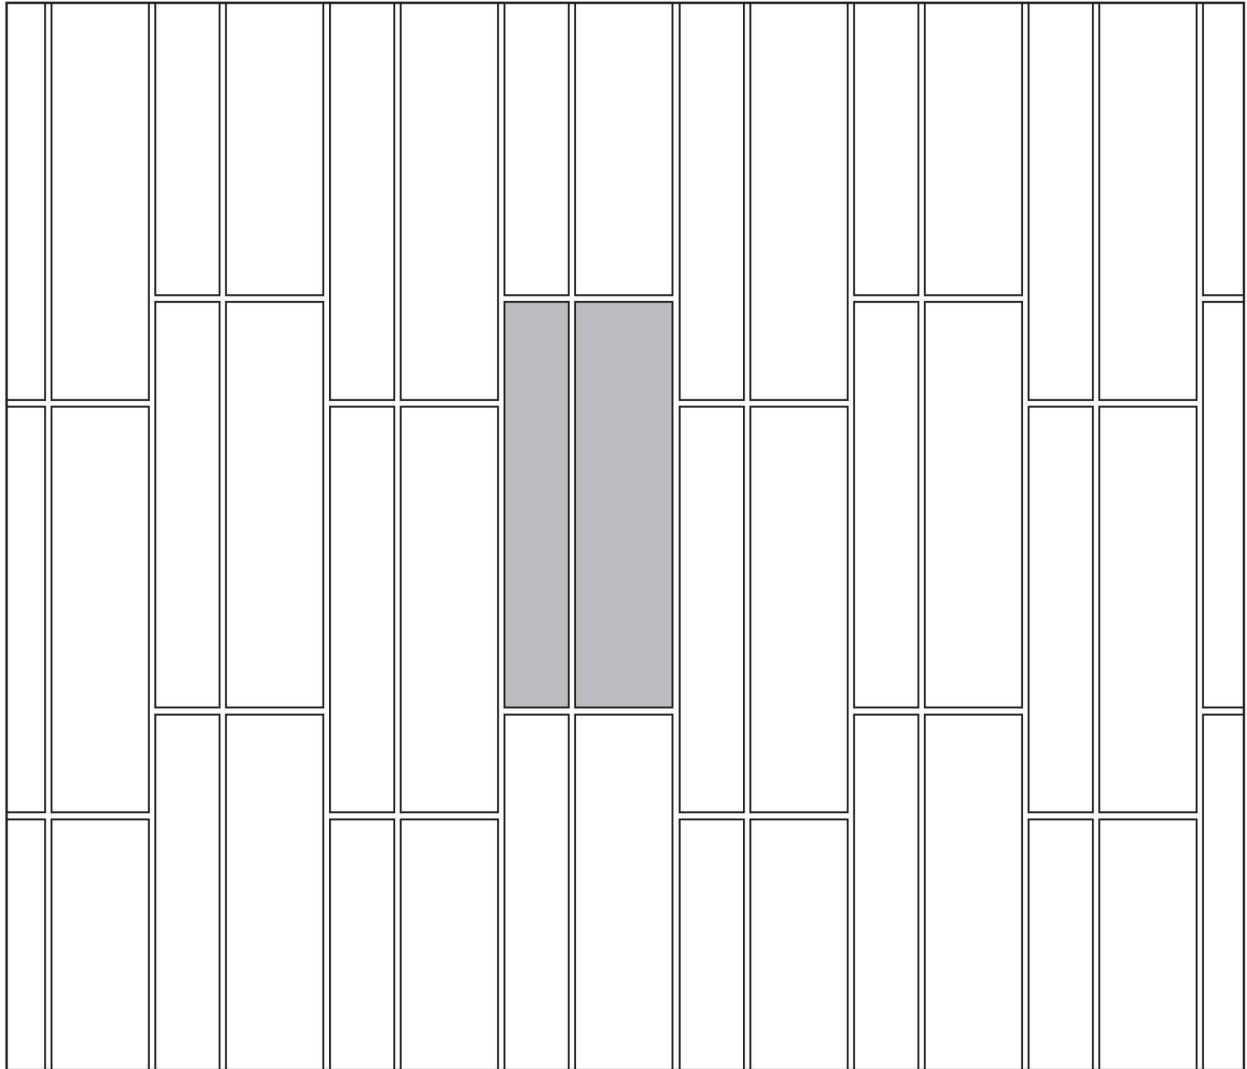

DESIGN OPTIONS

LARGE FORMAT – STAGGERED CORRIDOR

Dark lines indicate repeat.

For 100 Square Feet

PIECES	SIZES	PERCENT (%)
80 / 27	4 x 24 / 6 x 36	40
60 / 27	6 x 24 / 9 x 36	60
50	4 x 24	25
38	12 x 24	75

BARANA
www.baranaceramic.com