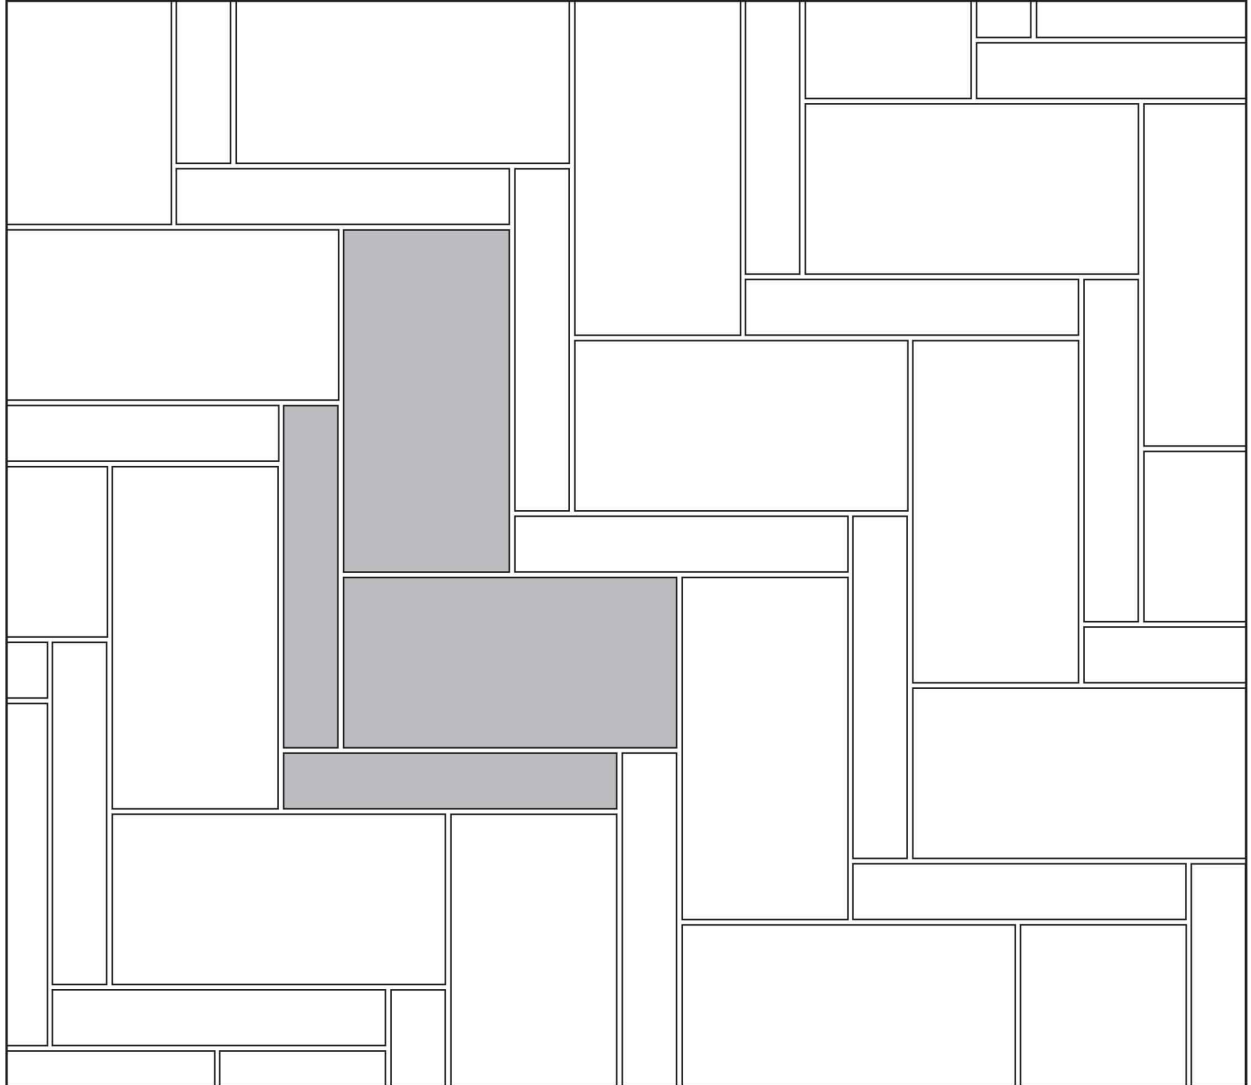

DESIGN OPTIONS

LARGE FORMAT – HERRINGBONE

Dark lines indicate repeat.

For 100 Square Feet

PIECES	SIZES	PERCENT (%)
50	4 x 24	25.00
38	12 x 24	75.00
9	12 x 48	33.33
9	24 x 48	66.67

BARANA
www.baranaceramic.com