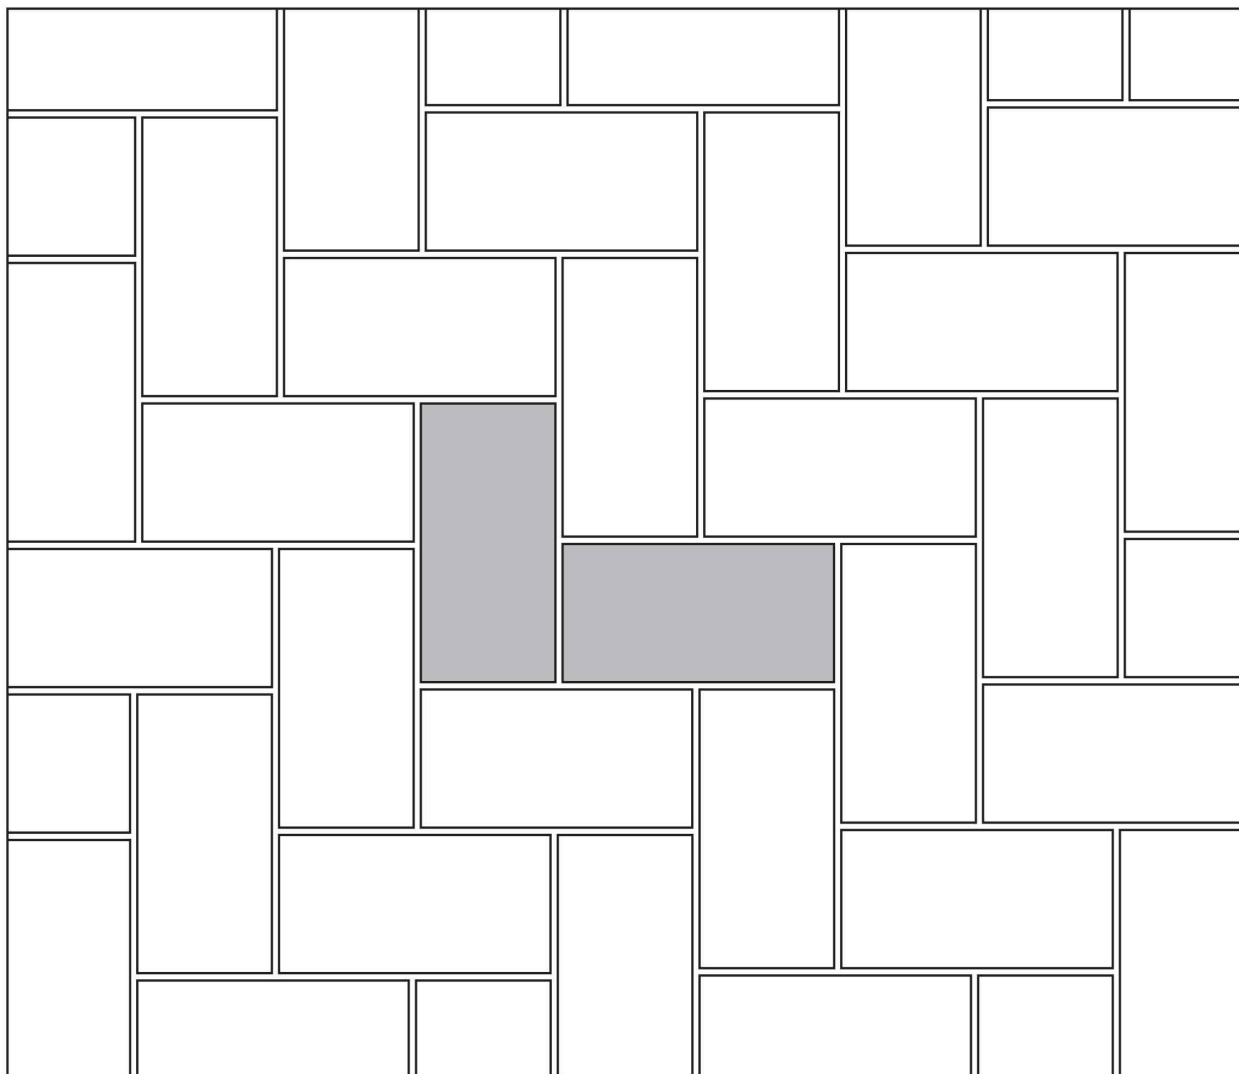

# DESIGN OPTIONS

## LARGE FORMAT – HERRINGBONE

Dark lines indicate repeat.

For 100 Square Feet

SIZES		PERCENT (%)
4 x 24	6 x 36	100
6 x 24	9 x 36	
10 x 20	18 x 36	
12 x 24	12 x 48	
	24 x 48	

**BARANA**  
www.baranaceramic.com