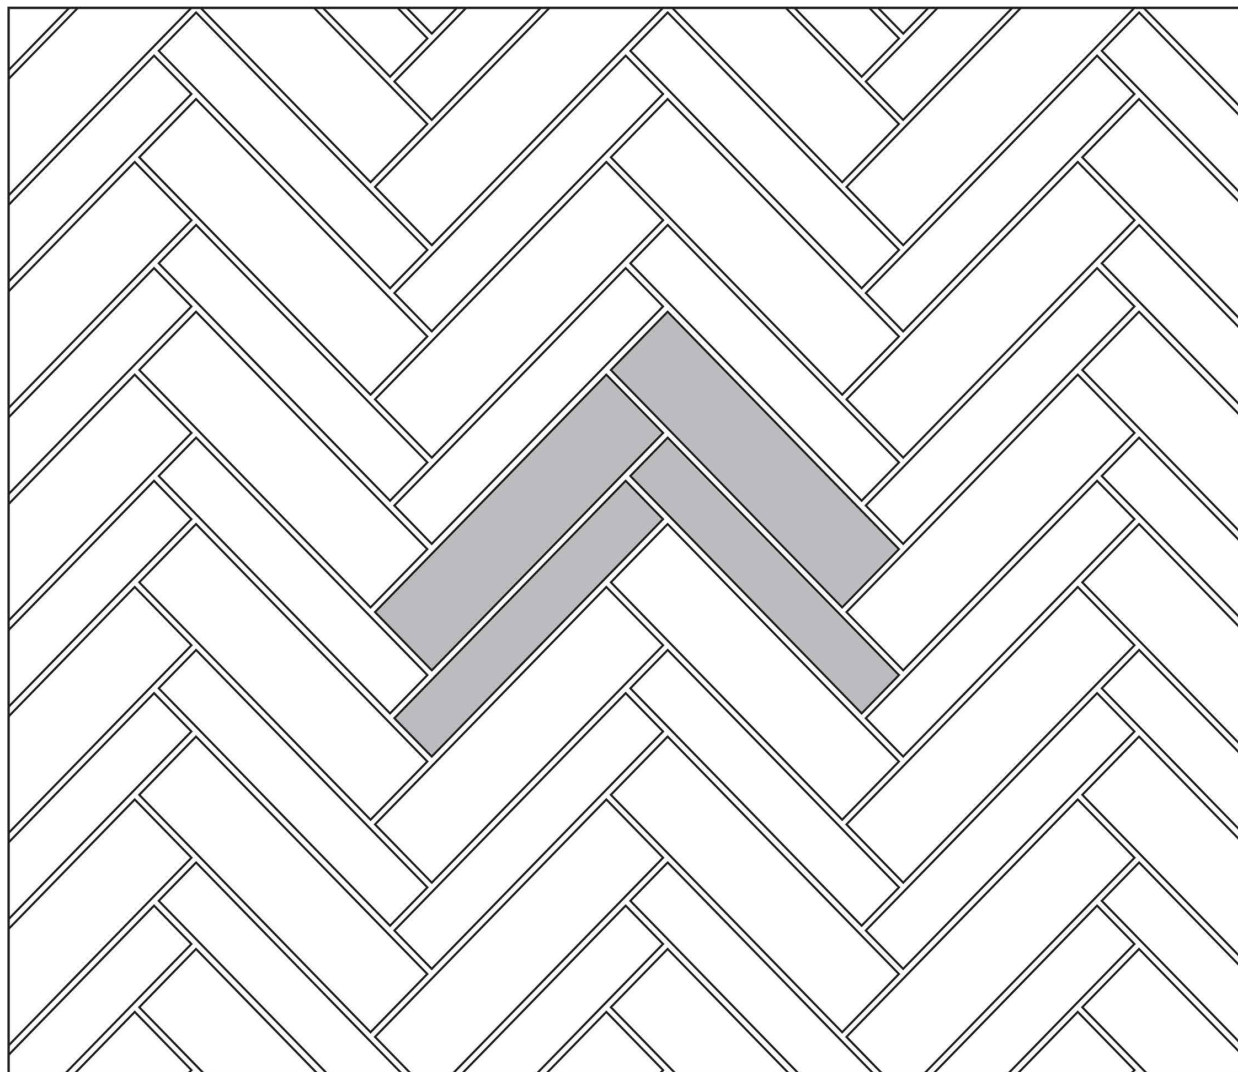

DESIGN OPTIONS

LARGE FORMAT – HERRINGBONE

Dark lines indicate repeat.

For 100 Square Feet

PIECES	SIZES	PERCENT (%)
27	6 x 36	40
27	9 x 36	60

BARANA
www.baranaceramic.com