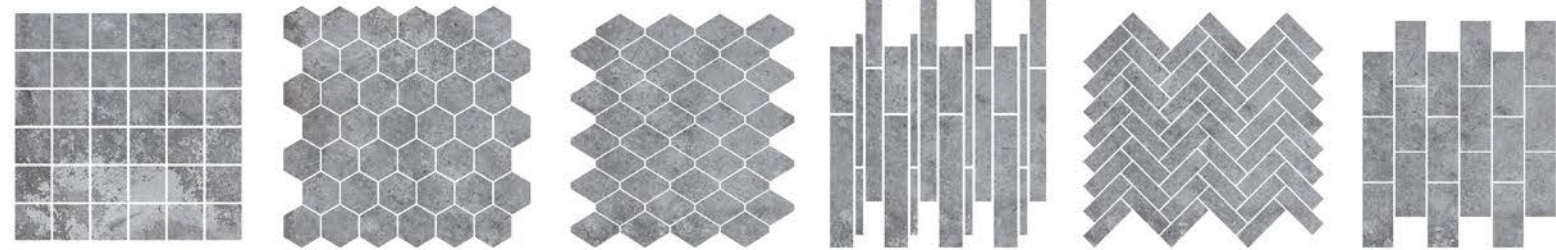

ACCESSORIES:

- ★ MADE TO ORDER
- ★ AVAILABLE FOR ALL COLORS

SIZE:

600X1200mm
24"x48"

600X900mm
24"x36"

600X600mm
24"x24"

300X600mm
12"x24"