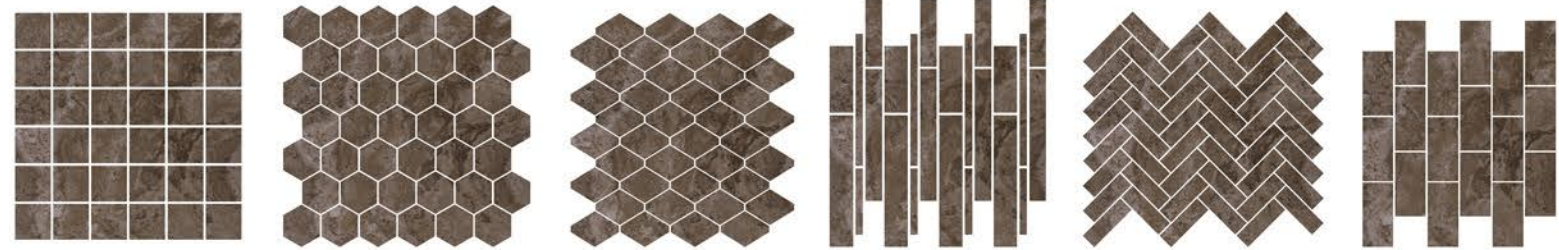

ACCESSORIES:

- ★ MADE TO ORDER
- ★ AVAILABLE FOR ALL COLORS

SIZE:

600X1200mm
24"x48"

600X900mm
24"x36"

600X600mm
24"x24"

300X600mm
12"x24"