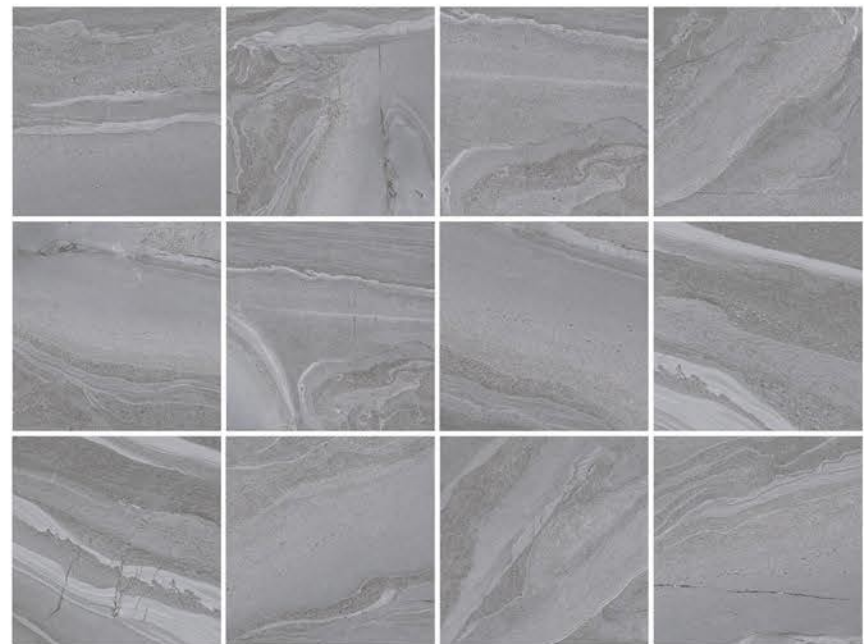

BARANA _ NEW SAND STONE

Surface : **Matt / Polished / R11 / Lappato**

Color

NST6001 IVORY

NST6002 BEIGE

NST6003 GRAY

NST6004 DARK GRAY

**NST6004
DARK GRAY**
600x600mm / 24"x24"

ACCESSORIES:

- ★ MADE TO ORDER
- ★ AVAILABLE FOR ALL COLORS

SIZE:

600X1200mm
24"X48"

600X900mm
24"X36"

600X600mm
24"X24"

300X600mm
12"X24"

100X300mm
4"X12"