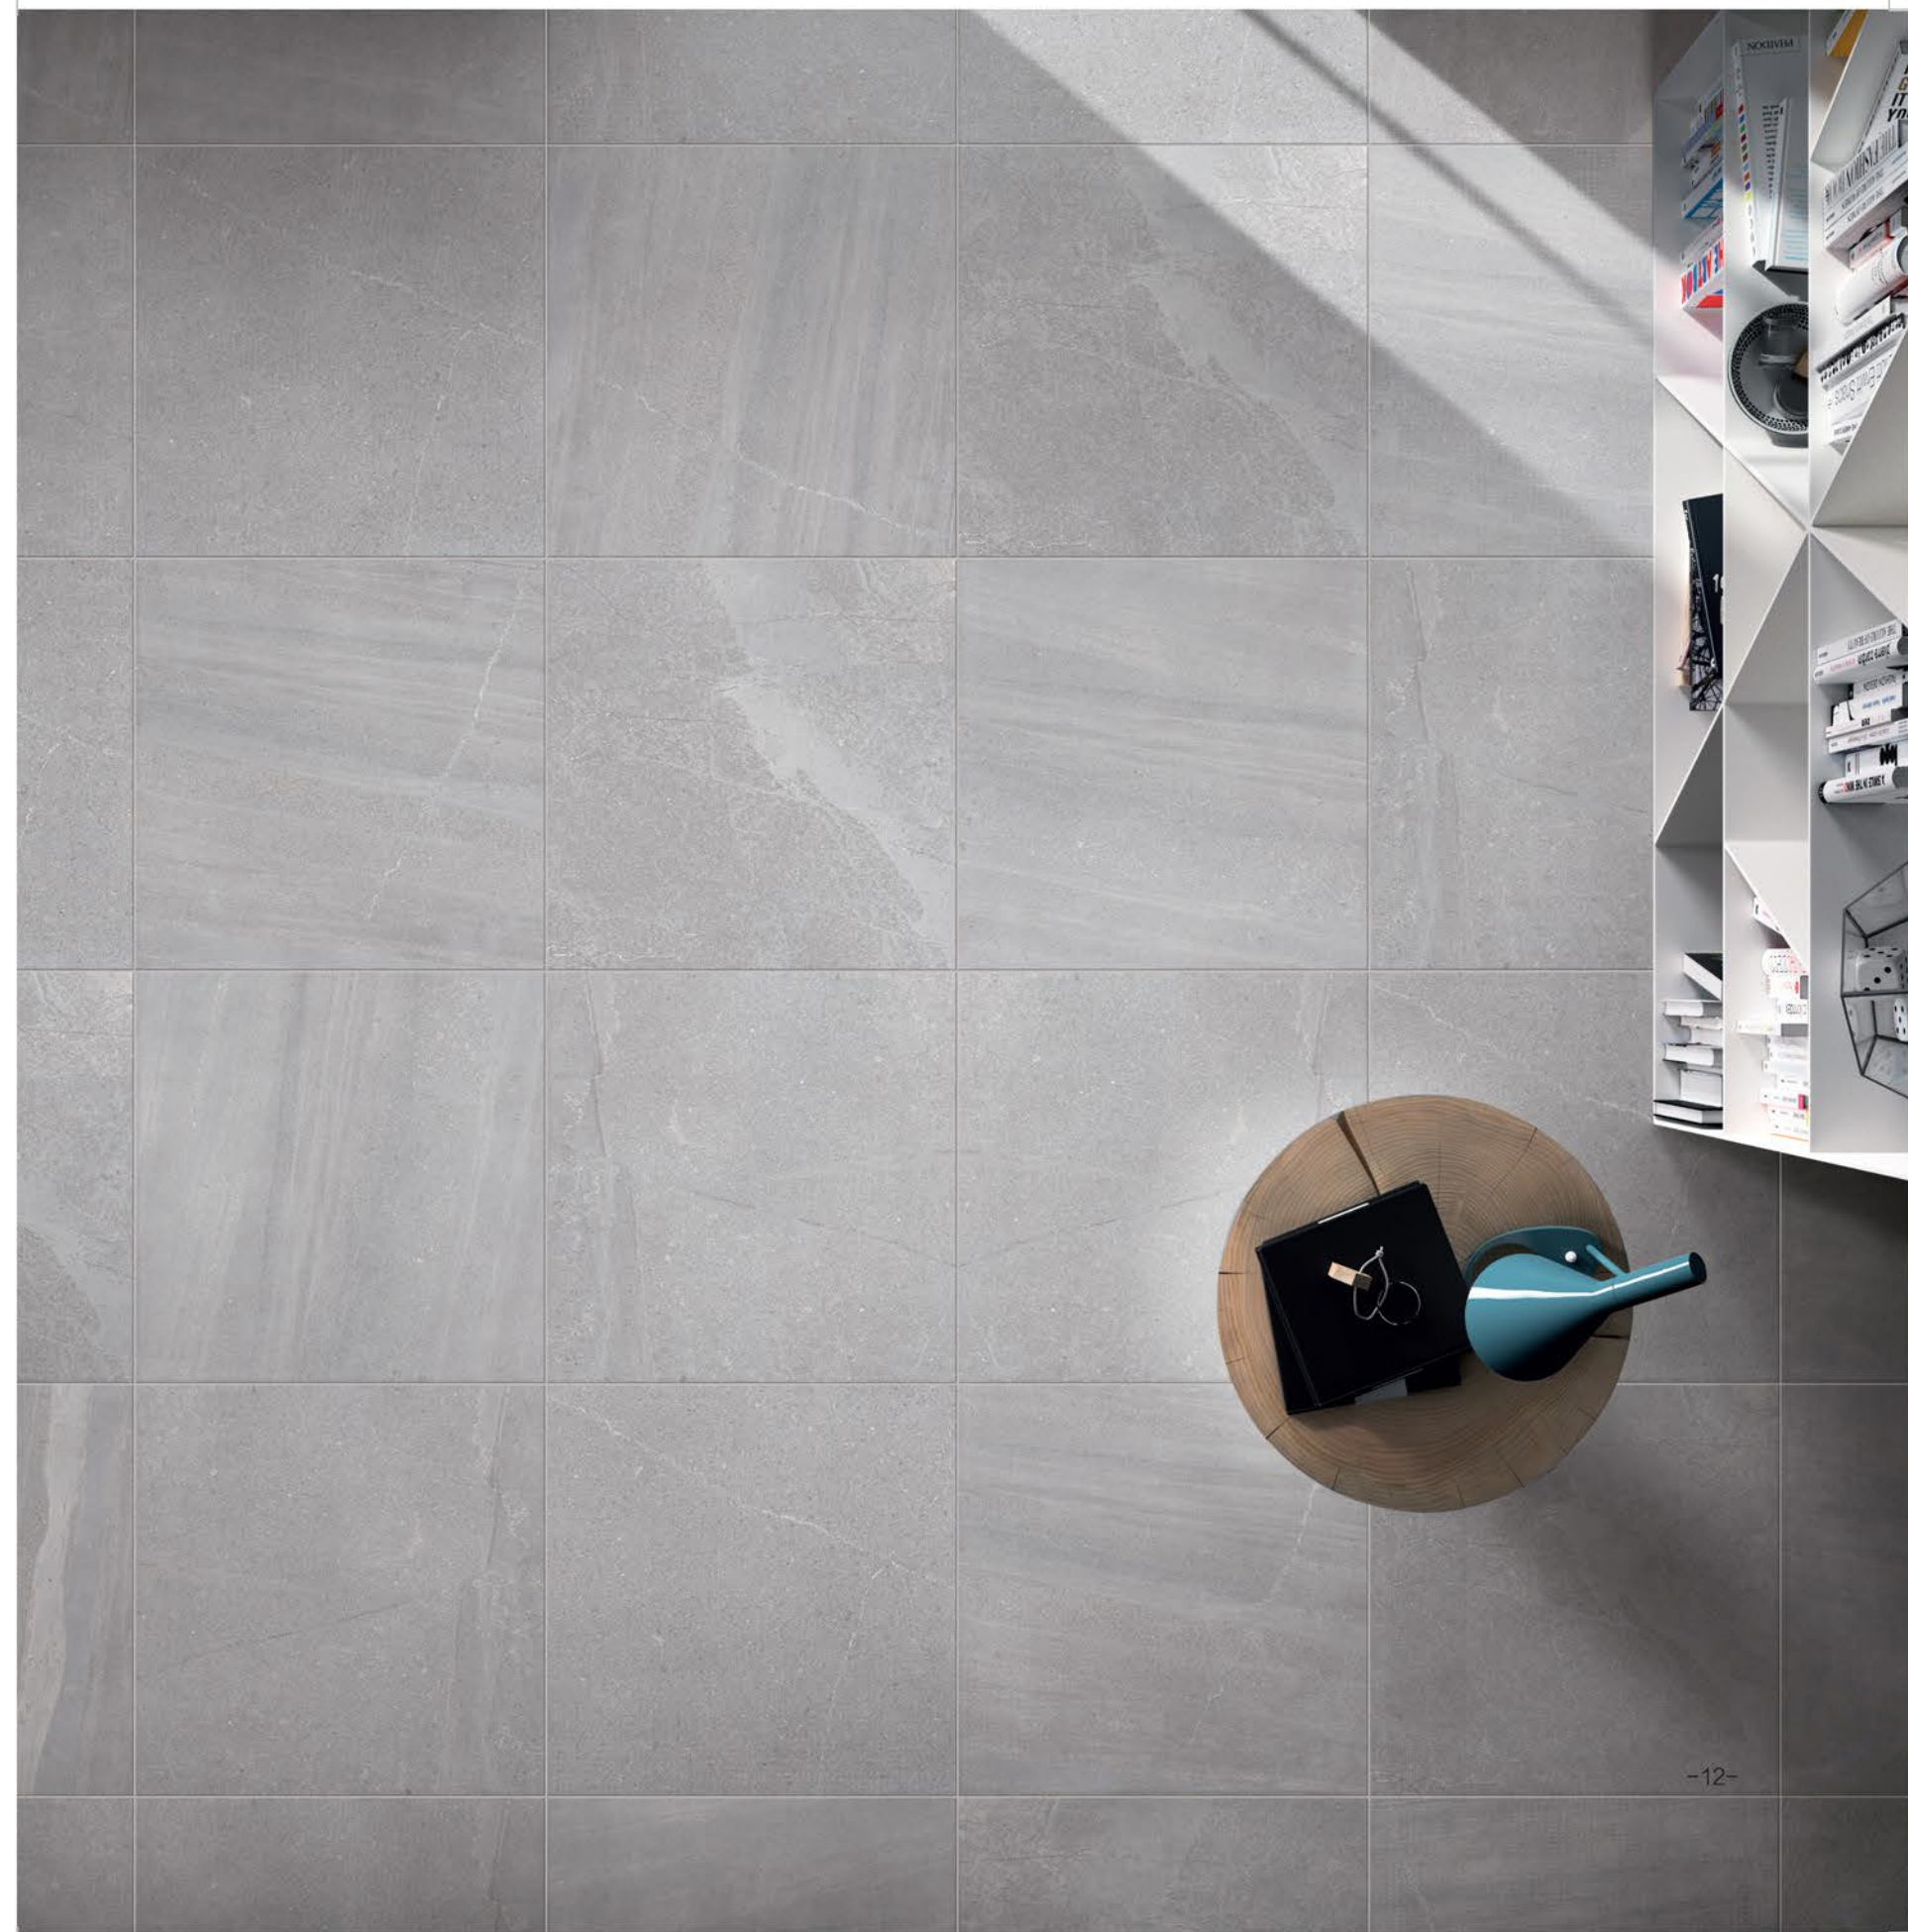

61337 DARK GRAY

61340 COFFE

**61335
IVORY**
600x600mm / 24"x24"

**61336
SLIVER**
600x600mm / 24"x24"

SIZE: 600X600mm 24"X24" 300X600mm 12"X24"

BARANA _ NEW SLATE

Surface : **Matt / Polished / R11 / Lappato**